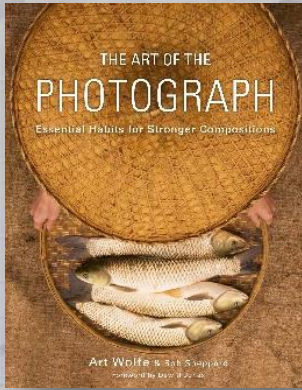

PHOTOGRAPHS BY ART WOLFE

TREES

BETWEEN EARTH AND HEAVEN

FEAT. BY GREGORY McRAMER INTRODUCTION BY WASE DAVIS

BOOKS

Epic – Award-winning – Instructional – Classic

More titles available online!

Don't forget to request an inscription in the notes field upon checkout!

SAVE WITH BOOK SETS!

Award-winning monograms
Earth Is My Witness & *Trees
Between Earth & Heaven*

Instructional titles *The New Art
of Photographing Nature* and
The Art of the Photograph

The original *Migrations* and expanded edition
with a bonus card set