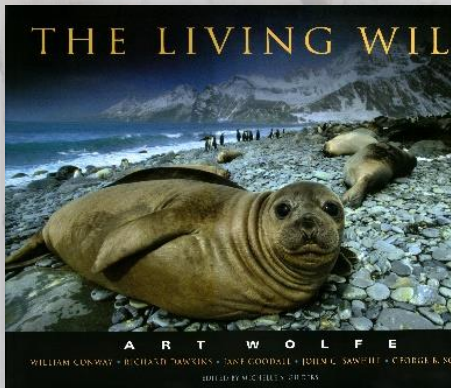

ALAYA ART WOLFE

SIERRA CLUB BOOKS

THE EDGE

Wolfe and Sheppard PHOTOGRAPHS FROM THE EDGE

ART WOLFE

EARTH IS MY WILL

ART WOLFE

PHOTOGRAPHS FROM THE EDGE

PHOTOGRAPHS BY ART WOLFE

TREES

BETWEEN EARTH AND HEAVEN

FEAT. BY GREGORY McRAMER INTRODUCTION BY WASE DAVIS

BOOKS

Epic – Award-winning – Instructional – Classic

More titles available online!

Don't forget to request an inscription in the notes field upon checkout!

SAVE WITH BOOK SETS!

Award-winning monograms
Earth Is My Witness & *Trees
Between Earth & Heaven*

Instructional titles *The New Art
of Photographing Nature* and
The Art of the Photograph

The original *Migrations* and expanded edition
with a bonus card set