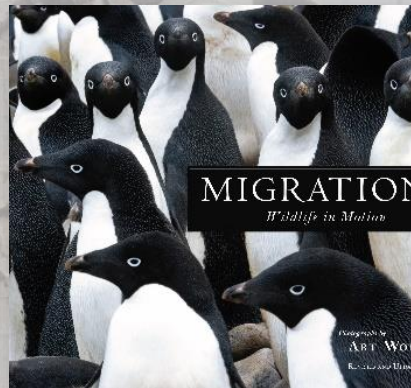

ALAYA ART WOLFE

SIERRA CLUB BOOKS

THE EDGE

Wolfe and Sheppard PHOTOGRAPHS FROM THE EDGE

ART WOLFE

EARTH IS MY WILL

ART WOLFE

PHOTOGRAPHS FROM THE EDGE

PHOTOGRAPHS BY ART WOLFE

TREES

BETWEEN EARTH AND HEAVEN

FEAT. BY GREGORY McRAMER INTRODUCTION BY WASE DAVIS

BOOKS

Epic – Award-winning – Instructional – Classic

More titles available online!

Don't forget to request an inscription in the notes field upon checkout!

SAVE WITH BOOK SETS!

Award-winning monograms
Earth Is My Witness & *Trees
Between Earth & Heaven*

Instructional titles *The New Art
of Photographing Nature* and
The Art of the Photograph

The original *Migrations* and expanded edition
with a bonus card set