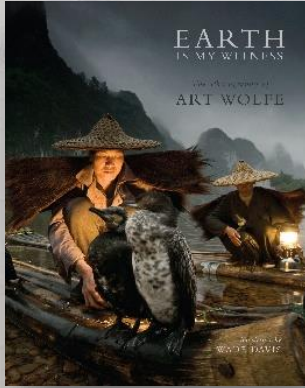

PHOTOGRAPHS BY ART WOLFE

TREES

BETWEEN EARTH AND HEAVEN

FEAT. BY GREGORY McRAMER INTRODUCTION BY WASE DAVIS

BOOKS

Epic – Award-winning – Instructional – Classic

More titles available online!

Don't forget to request an inscription in the notes field upon checkout!

SAVE WITH BOOK SETS!

Award-winning monograms
Earth Is My Witness & *Trees
Between Earth & Heaven*

Instructional titles *The New Art
of Photographing Nature* and
The Art of the Photograph

The original *Migrations* and expanded edition
with a bonus card set