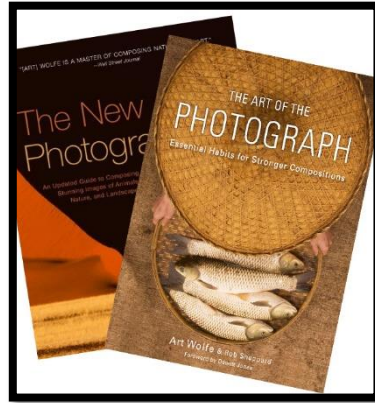

PHOTOGRAPHS BY ART WOLFE

TREES

BETWEEN EARTH AND HEAVEN

FEAT. BY GREGORY McRAMER INTRODUCTION BY WASE DAVIS

BOOKS

Epic – Award-winning – Instructional – Classic

More titles available online!

Don't forget to request an inscription in the notes field upon checkout!

SAVE WITH BOOK SETS!

Award-winning monograms
Earth Is My Witness & *Trees
Between Earth & Heaven*

Instructional titles *The New Art
of Photographing Nature* and
The Art of the Photograph

The original *Migrations* and expanded edition
with a bonus card set