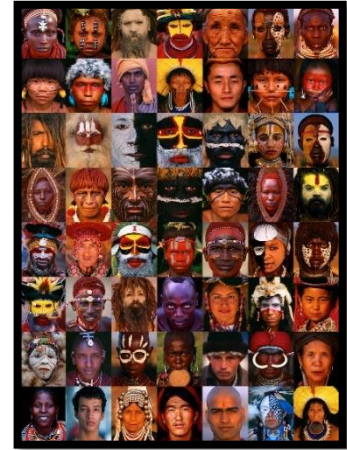

WALL DÉCOR

We are spending more time at home than ever. Create a sanctuary!

Wildlife

Landscape

Limited Edition

Ready to Hang

Human Canvas

ALAYA ART WOLFE