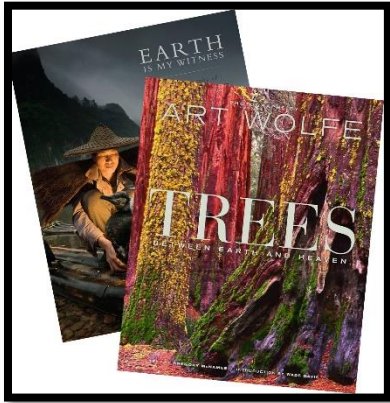

ALAYA ART WOLFE

SIERRA CLUB BOOKS

THE EDGE

Wolfe and Sheppard PHOTOGRAPHS FROM THE EDGE

ART WOLFE

EARTH IS MY WILL

ART WOLFE

PHOTOGRAPHS FROM THE EDGE

PHOTOGRAPHS BY ART WOLFE

TREES

BETWEEN EARTH AND HEAVEN

FEAT. BY GREGORY McRAMER INTRODUCTION BY WASE DAVIS

BOOKS

Epic – Award-winning – Instructional – Classic

More titles available online!

Don't forget to request an inscription in the notes field upon checkout!

SAVE WITH BOOK SETS!

Award-winning monograms
Earth Is My Witness & *Trees
Between Earth & Heaven*

Instructional titles *The New Art
of Photographing Nature* and
The Art of the Photograph

The original *Migrations* and expanded edition
with a bonus card set