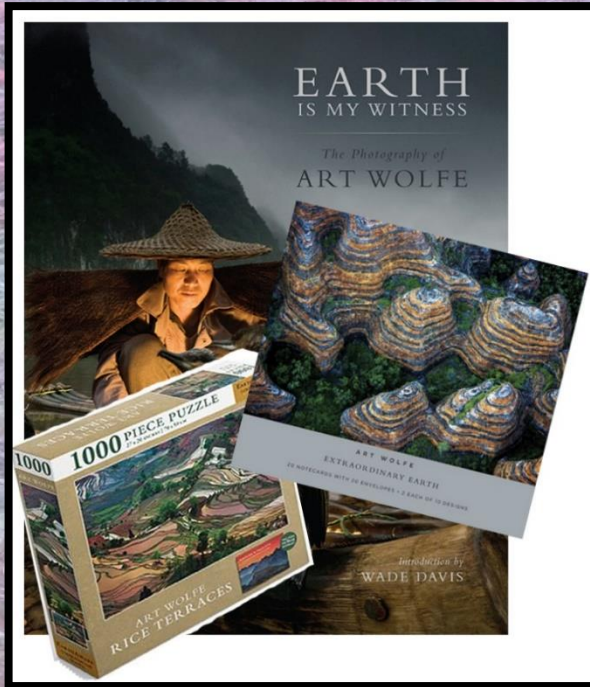

GIFT SETS

Collector's edition of *Earth Is My Witness*,
1000 piece puzzle, and card set