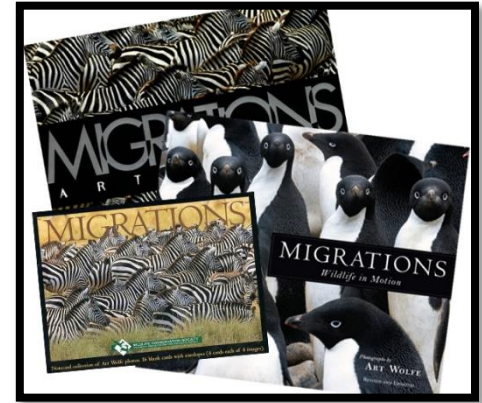

PHOTOGRAPHS BY ART WOLFE

TREES

BETWEEN EARTH AND HEAVEN

FEAT. BY GREGORY McRAMER INTRODUCTION BY WASE DAVIS

BOOKS

Epic – Award-winning – Instructional – Classic

More titles available online!

Don't forget to request an inscription in the notes field upon checkout!

SAVE WITH BOOK SETS!

Award-winning monograms
Earth Is My Witness & *Trees
Between Earth & Heaven*

Instructional titles *The New Art
of Photographing Nature* and
The Art of the Photograph

The original *Migrations* and expanded edition
with a bonus card set