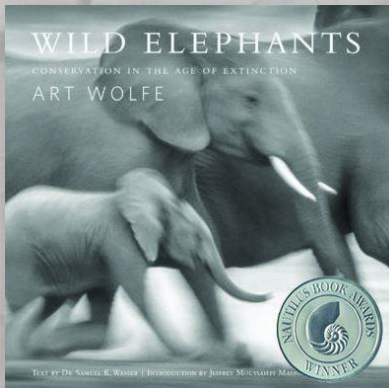

ALAYA ART WOLFE

SIERRA CLUB BOOKS

THE EDGE

Wolfe and Sheppard PHOTOGRAPHS FROM THE EDGE

ART WOLFE

EARTH IS MY WILL

ART WOLFE

PHOTOGRAPHS FROM THE EDGE

PHOTOGRAPHS BY ART WOLFE

TREES

BETWEEN EARTH AND HEAVEN

FEAT. BY GREGORY McRAMER INTRODUCTION BY WASE DAVIS

BOOKS

Epic – Award-winning – Instructional – Classic

More titles available online!

Don't forget to request an inscription in the notes field upon checkout!

SAVE WITH BOOK SETS!

Award-winning monograms
Earth Is My Witness & *Trees
Between Earth & Heaven*

Instructional titles *The New Art
of Photographing Nature* and
The Art of the Photograph

The original *Migrations* and expanded edition
with a bonus card set