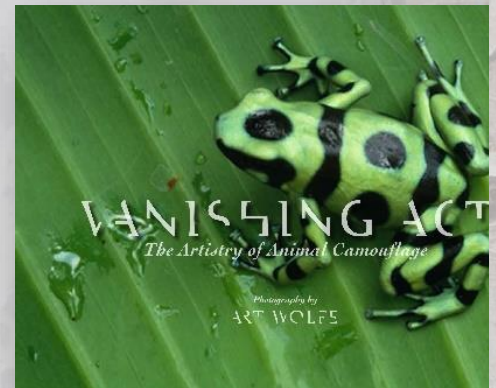

PHOTOGRAPHS BY ART WOLFE

TREES

BETWEEN EARTH AND HEAVEN

FEAT. BY GREGORY McRAMER INTRODUCTION BY WASE DAVIS

BOOKS

Epic – Award-winning – Instructional – Classic

More titles available online!

Don't forget to request an inscription in the notes field upon checkout!

SAVE WITH BOOK SETS!

Award-winning monograms
Earth Is My Witness & *Trees
Between Earth & Heaven*

Instructional titles *The New Art
of Photographing Nature* and
The Art of the Photograph

The original *Migrations* and expanded edition
with a bonus card set