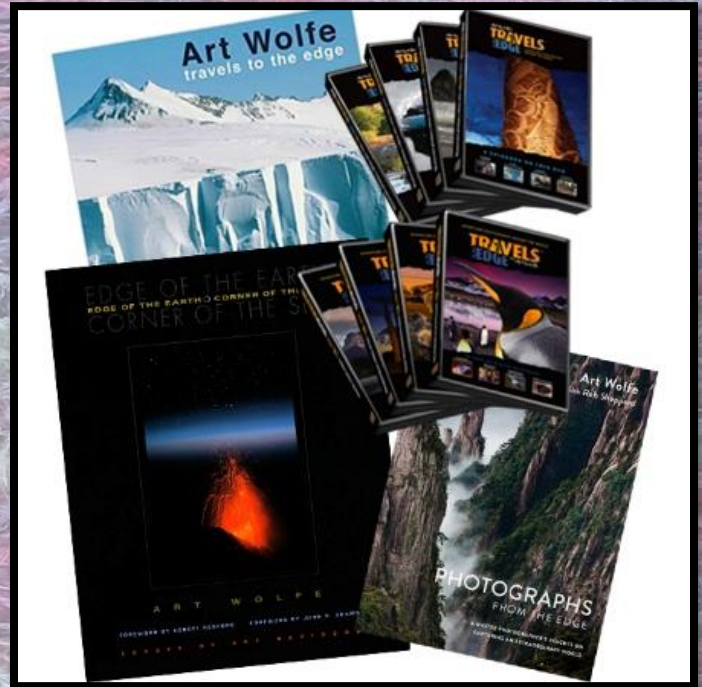

Manage your stress levels with this gloriously detailed 1,000 piece jigsaw puzzle featuring the Honghe Hani rice terraces in the Yunnan Province of China.

Travels to the Edge is a getaway for your brain! Scenery, wildlife, and cultures, it's all here! Collect the DVDs or stream!

GIFT SETS

Collector's edition of *Earth Is My Witness*,
1000 piece puzzle, and card set

Travels to the Edge Party Pack: 26 episodes on 8 DVDs,
2021 wall calendar, and books *Edge of the Earth~Corner of the Sky*, *Photographs from the Edge*