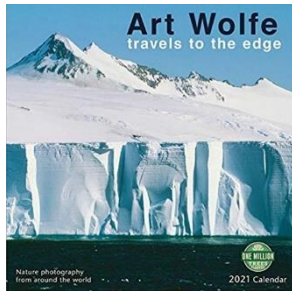

CALENDARS, PUZZLES, and DVDs

12x12 Wall Calendar