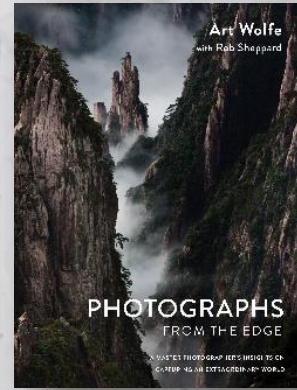

PHOTOGRAPHS BY ART WOLFE

TREES

BETWEEN EARTH AND HEAVEN

FEAT. BY GREGORY McRAMER INTRODUCTION BY WASE DAVIS

BOOKS

Epic – Award-winning – Instructional – Classic

More titles available online!

Don't forget to request an inscription in the notes field upon checkout!

SAVE WITH BOOK SETS!

Award-winning monograms
Earth Is My Witness & *Trees
Between Earth & Heaven*

Instructional titles *The New Art
of Photographing Nature* and
The Art of the Photograph

The original *Migrations* and expanded edition
with a bonus card set